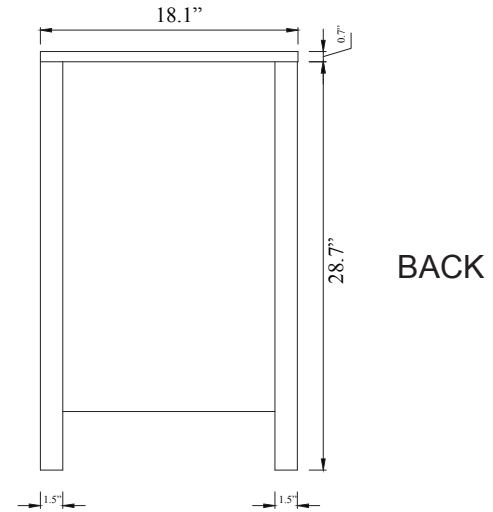

AVANT
STYLES

SPECIFICATIONS

www.avant-styles.com

SKU: KSC-700

REV1.13.18

NOTES

Countertops are not shown in these diagrams. (Cabinet Only)
Do not expose the surface of the cabinet to corrosive liquids or direct sunlight.
All dimensions and specifications are approximate and subject to change without notice.