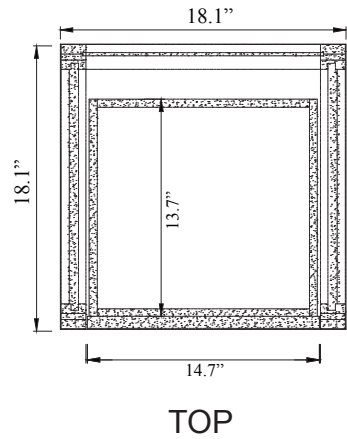

AVANT
STYLES

SPECIFICATIONS

www.avant-styles.com

SKU: KSC-700

REV1.13.18

NOTES

Countertops are not shown in these diagrams. (Cabinet Only)
Do not expose the surface of the cabinet to corrosive liquids or direct sunlight.
All dimensions and specifications are approximate and subject to change without notice.