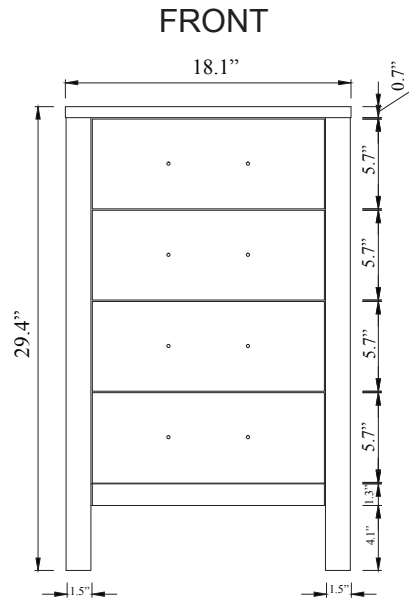

AVANT
STYLES

SPECIFICATIONS

www.avant-styles.com

SKU: KSC-700

REV1.13.18

NOTES

Countertops are not shown in these diagrams. (Cabinet Only)
Do not expose the surface of the cabinet to corrosive liquids or direct sunlight.
All dimensions and specifications are approximate and subject to change without notice.