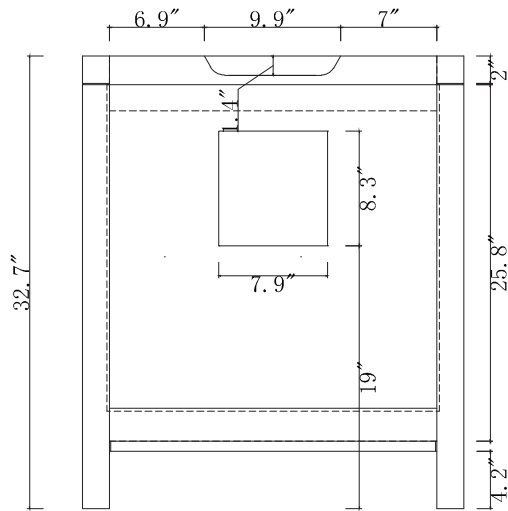

AVANT
STYLES

SPECIFICATIONS

www.avant-styles.com

SKU: KD-700110

REV1.13.18

NOTES

Countertops are not shown in these diagrams. (Cabinet Only)
Do not expose the surface of the cabinet to corrosive liquids or direct sunlight.
All dimensions and specifications are approximate and subject to change without notice.

TOP

SIDE

BACK

AVANT
STYLES

SPECIFICATIONS

www.avant-styles.com

SKU: KS-70028

REV1.13.18